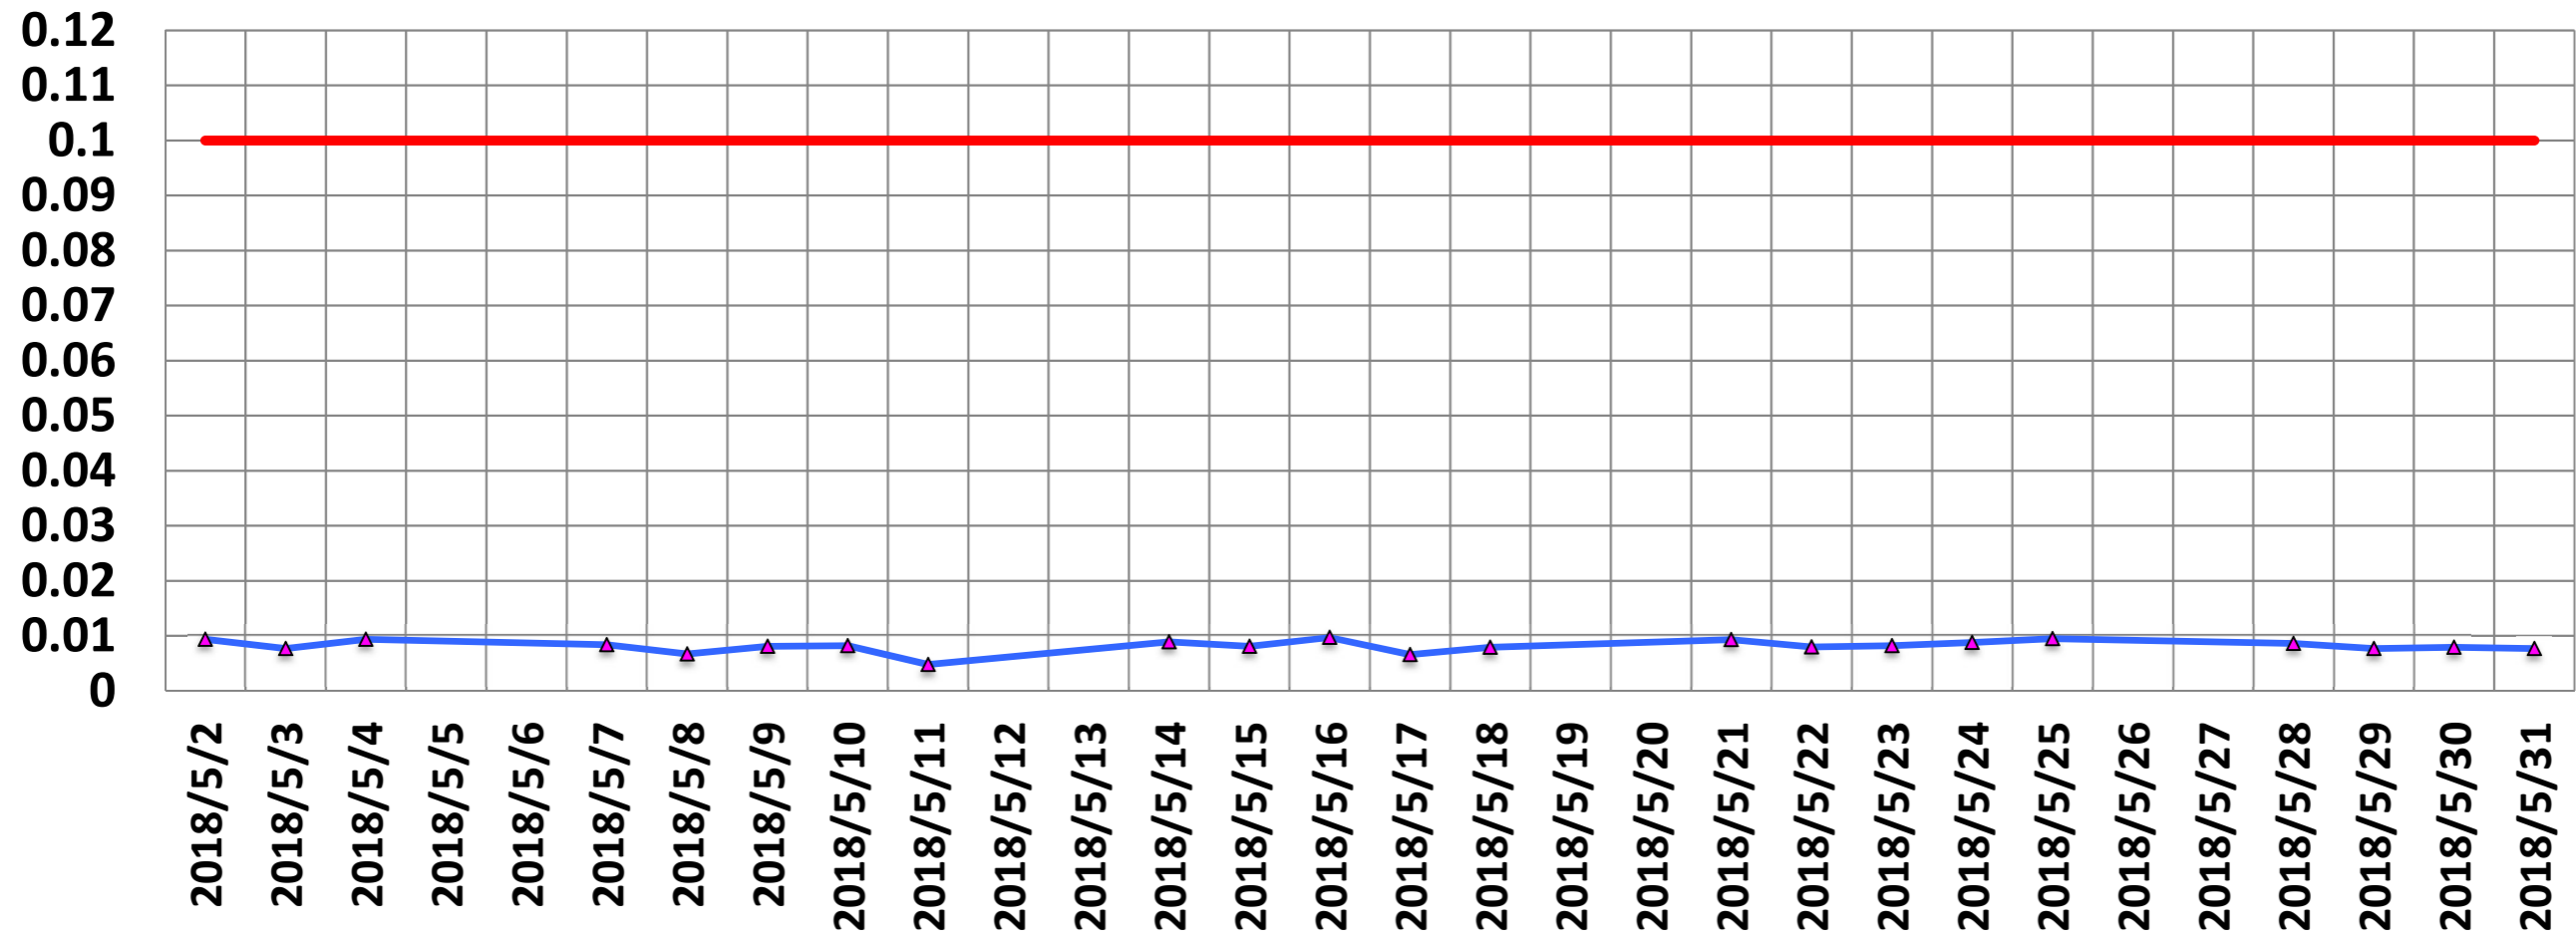

Central Frequency (MHz)

(MHz)
123.2640
123.2635
123.2630
123.2625
123.2620
123.2615
123.2610
123.2605
123.2600

Drift Rate

He Level (%)

He (%)

p2p/mean (%)

(%)

0.3
0.25
0.2
0.15
0.1
0.05
0

NEMA Standard @ 3Tesla

2018/5/2
2018/5/3
2018/5/4
2018/5/5
2018/5/6
2018/5/7
2018/5/8
2018/5/9
2018/5/10
2018/5/11
2018/5/12
2018/5/13
2018/5/14
2018/5/15
2018/5/16
2018/5/17
2018/5/18
2018/5/19
2018/5/20
2018/5/21
2018/5/22
2018/5/23
2018/5/24
2018/5/25
2018/5/26
2018/5/27
2018/5/28
2018/5/29
2018/5/30
2018/5/31