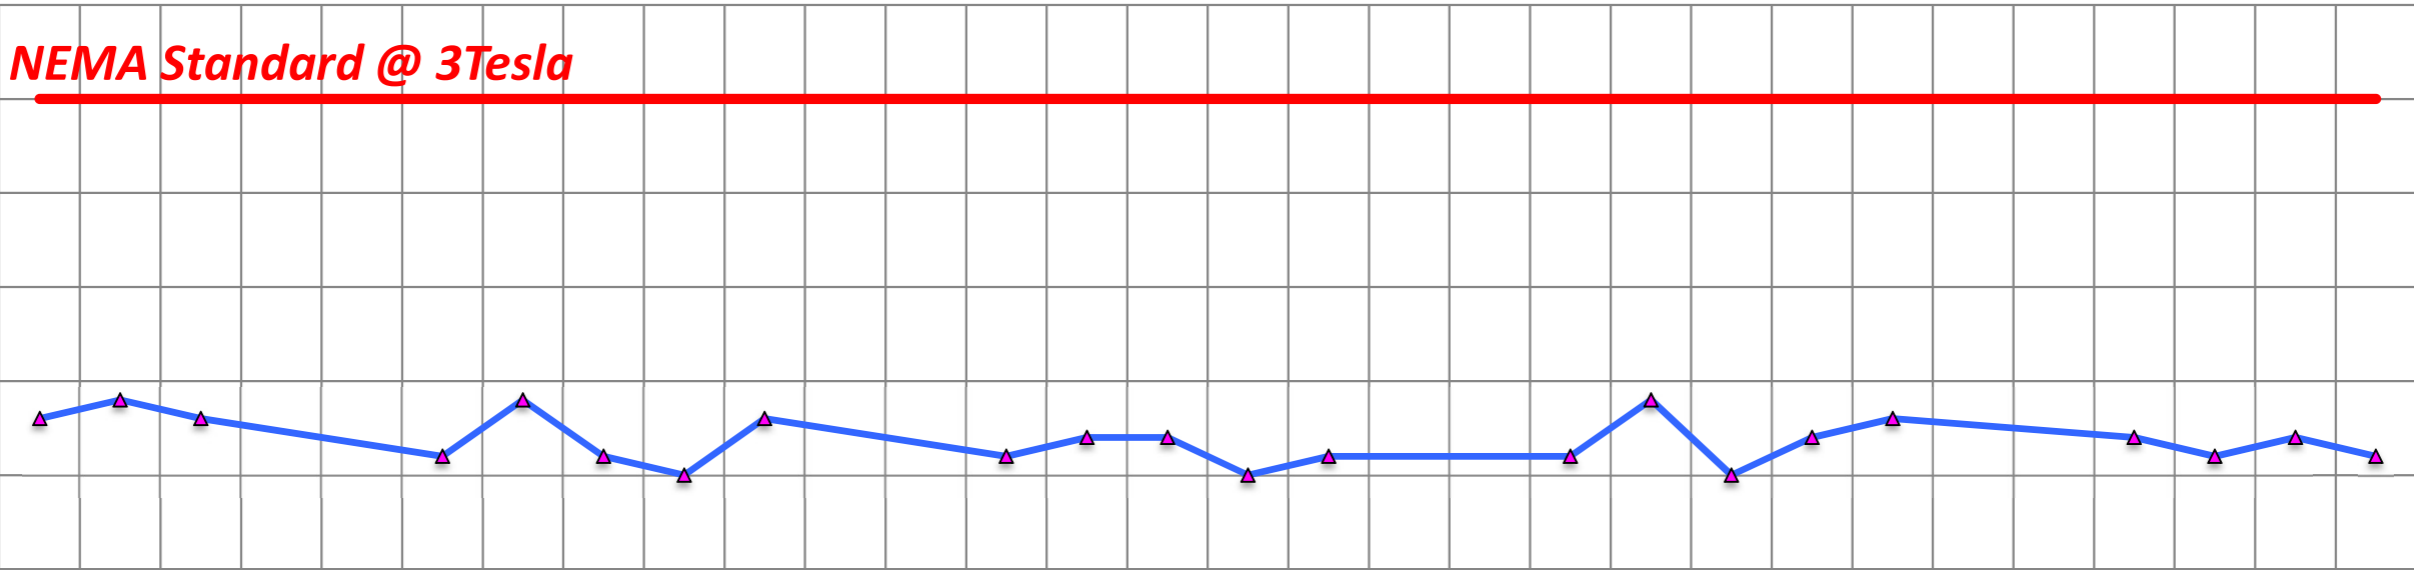

Central Frequency (MHz)

(MHz)
123.2640
123.2635
123.2630
123.2625
123.2620
123.2615
123.2610
123.2605
123.2600

Drift Rate

He Level (%)

He (%)

p2p/mean (%)

(%)

0.3
0.25
0.2
0.15
0.1
0.05
0

NEMA Standard @ 3Tesla

2018/5/2
2018/5/3
2018/5/4
2018/5/5
2018/5/6
2018/5/7
2018/5/8
2018/5/9
2018/5/10
2018/5/11
2018/5/12
2018/5/13
2018/5/14
2018/5/15
2018/5/16
2018/5/17
2018/5/18
2018/5/19
2018/5/20
2018/5/21
2018/5/22
2018/5/23
2018/5/24
2018/5/25
2018/5/26
2018/5/27
2018/5/28
2018/5/29
2018/5/30
2018/5/31