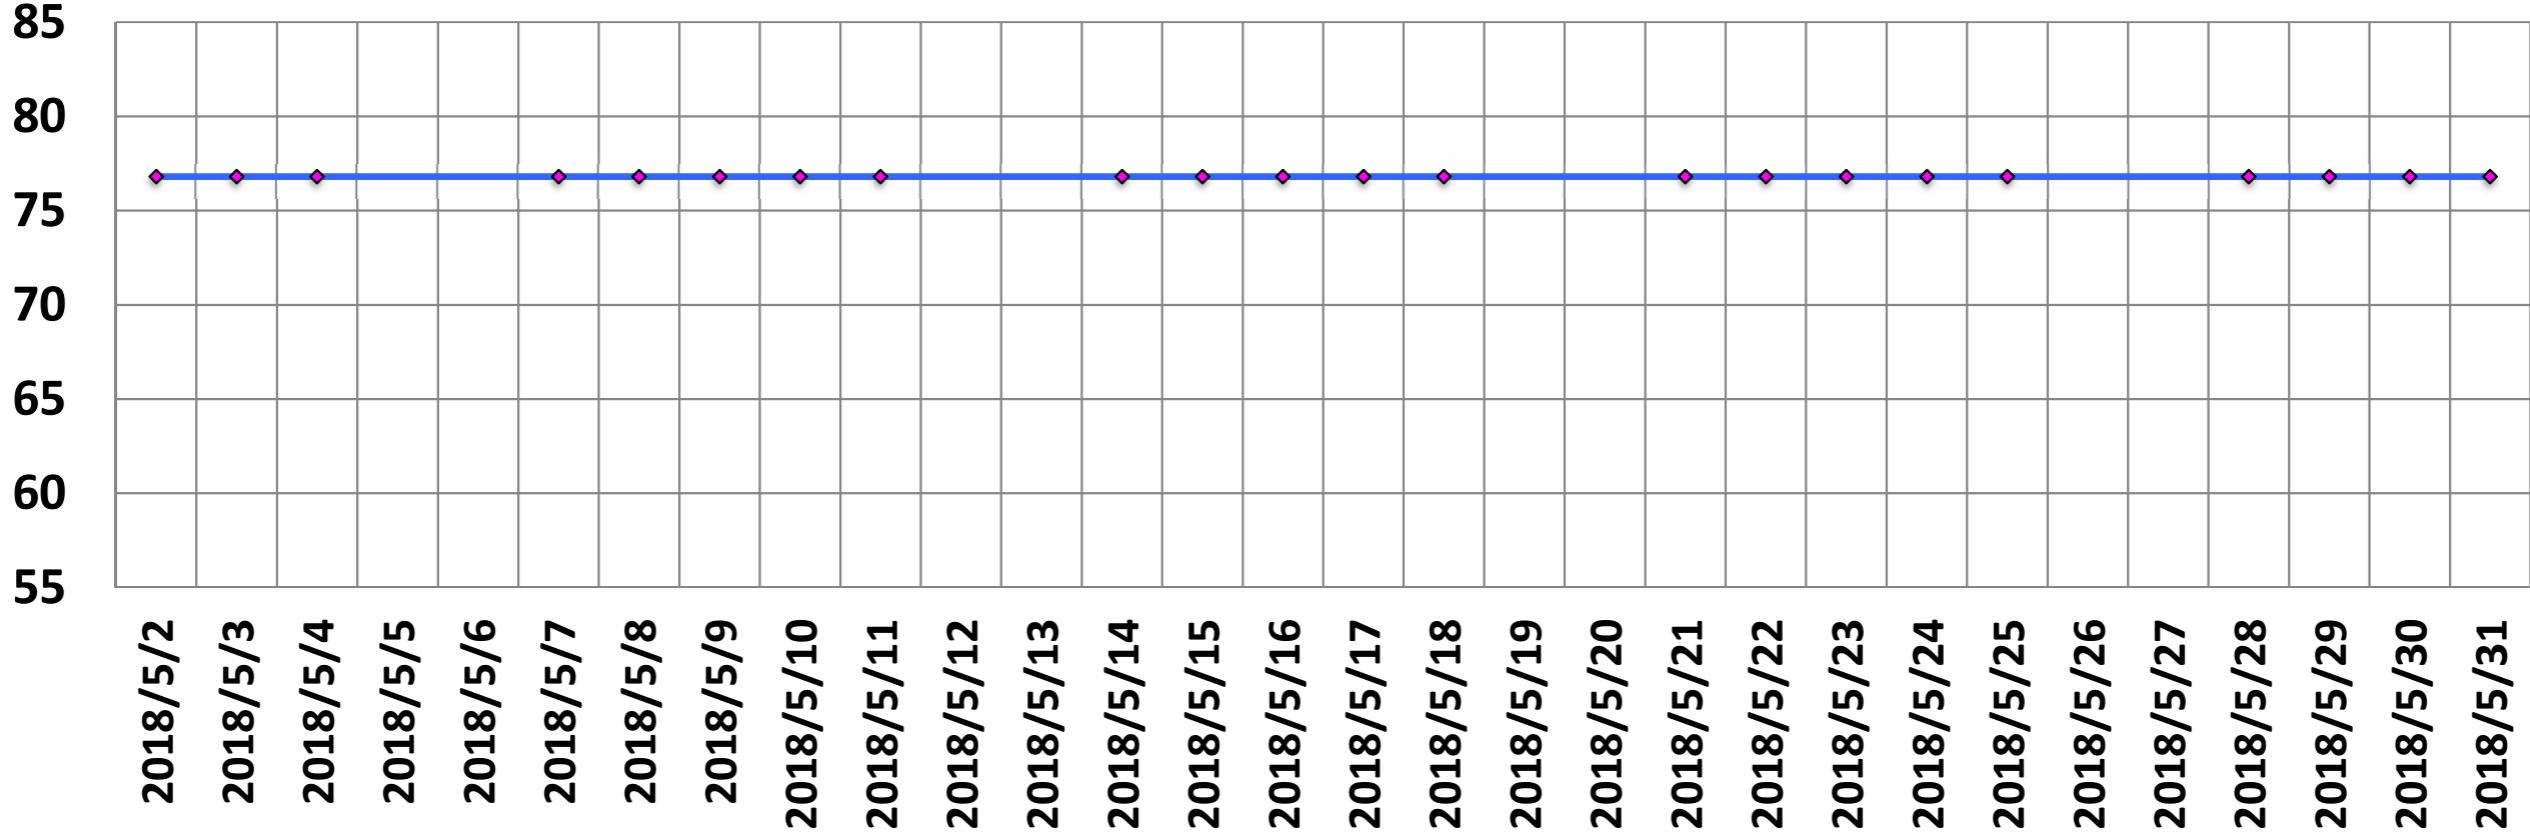

Central Frequency (MHz)

(MHz)
123.2640
123.2635
123.2630
123.2625
123.2620
123.2615
123.2610
123.2605
123.2600

Drift Rate

He Level (%)

He (%)

p2p/mean (%)

(%)

0.3
0.25
0.2
0.15
0.1
0.05
0

NEMA Standard @ 3Tesla

2018/5/2
2018/5/3
2018/5/4
2018/5/5
2018/5/6
2018/5/7
2018/5/8
2018/5/9
2018/5/10
2018/5/11
2018/5/12
2018/5/13
2018/5/14
2018/5/15
2018/5/16
2018/5/17
2018/5/18
2018/5/19
2018/5/20
2018/5/21
2018/5/22
2018/5/23
2018/5/24
2018/5/25
2018/5/26
2018/5/27
2018/5/28
2018/5/29
2018/5/30
2018/5/31