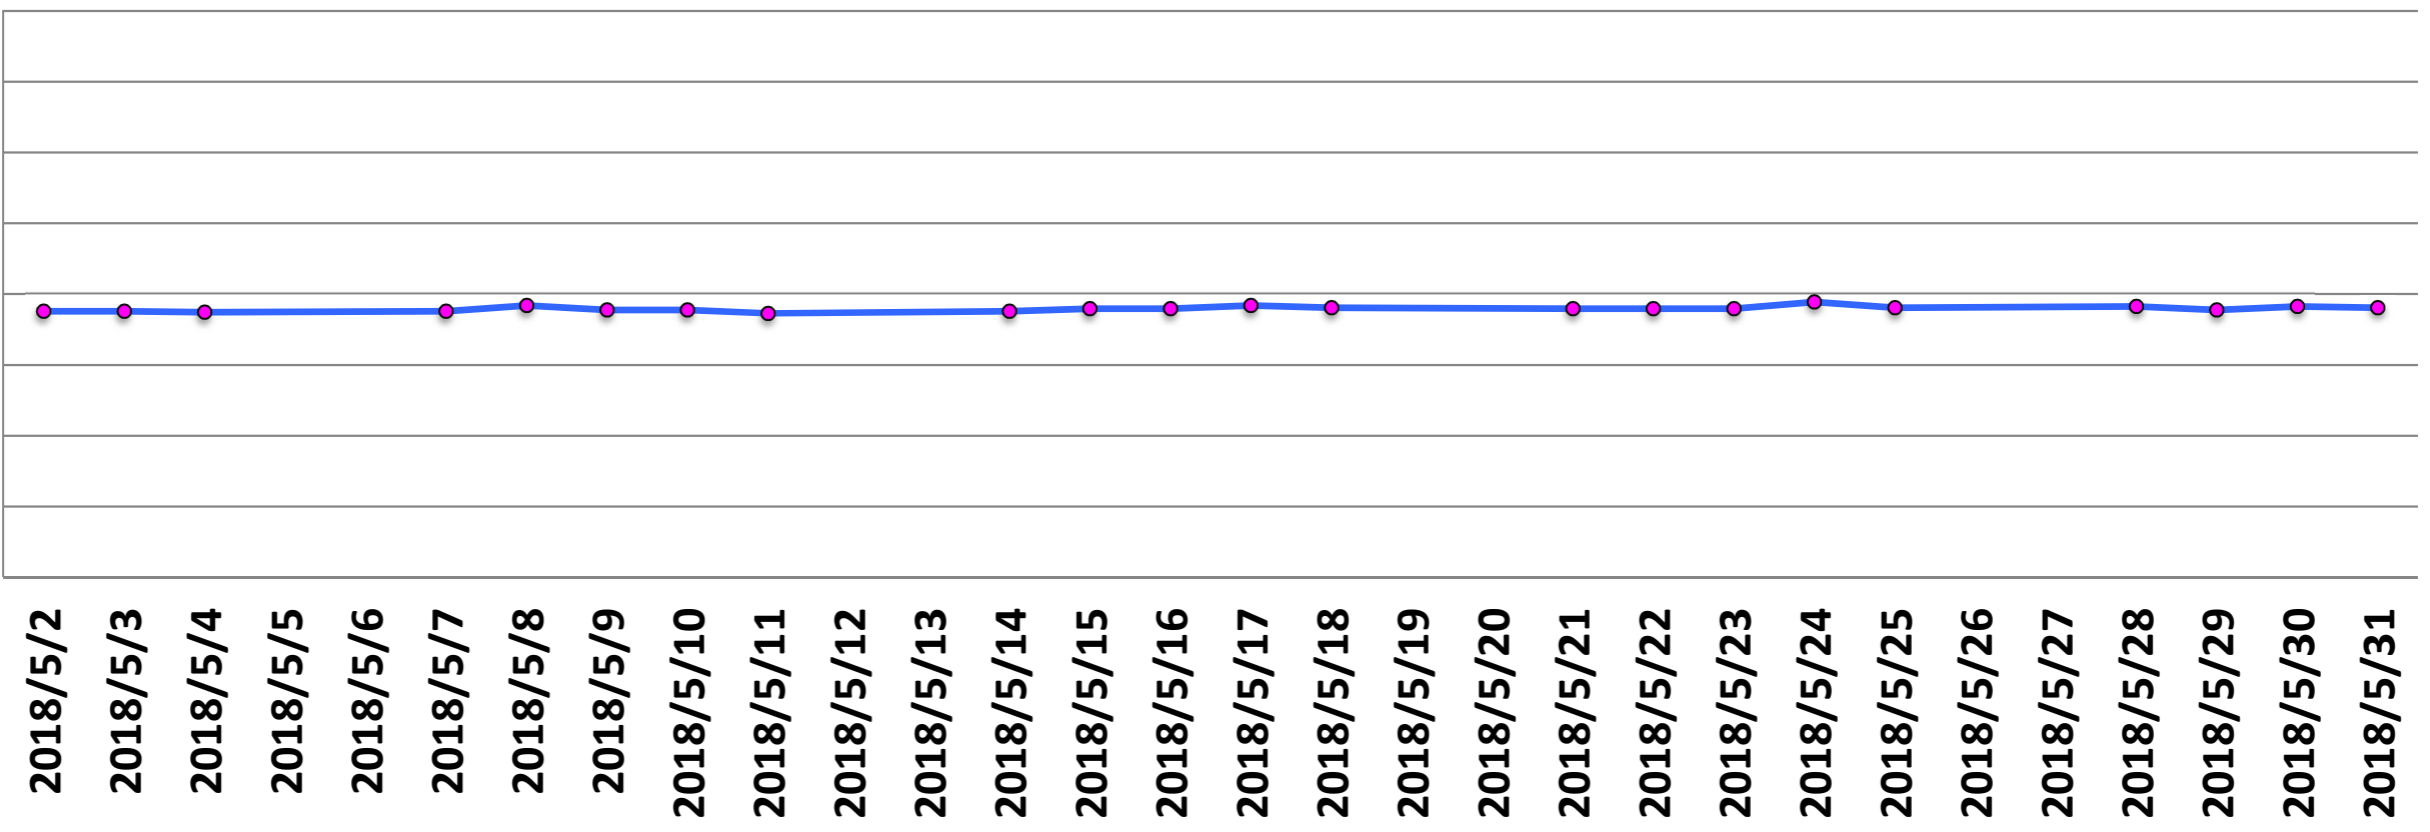

Central Frequency (MHz)

(MHz)
123.2640
123.2635
123.2630
123.2625
123.2620
123.2615
123.2610
123.2605
123.2600

Drift Rate

He Level (%)

He (%)

p2p/mean (%)

(%)

0.3
0.25
0.2
0.15
0.1
0.05
0

NEMA Standard @ 3Tesla

2018/5/2
2018/5/3
2018/5/4
2018/5/5
2018/5/6
2018/5/7
2018/5/8
2018/5/9
2018/5/10
2018/5/11
2018/5/12
2018/5/13
2018/5/14
2018/5/15
2018/5/16
2018/5/17
2018/5/18
2018/5/19
2018/5/20
2018/5/21
2018/5/22
2018/5/23
2018/5/24
2018/5/25
2018/5/26
2018/5/27
2018/5/28
2018/5/29
2018/5/30
2018/5/31