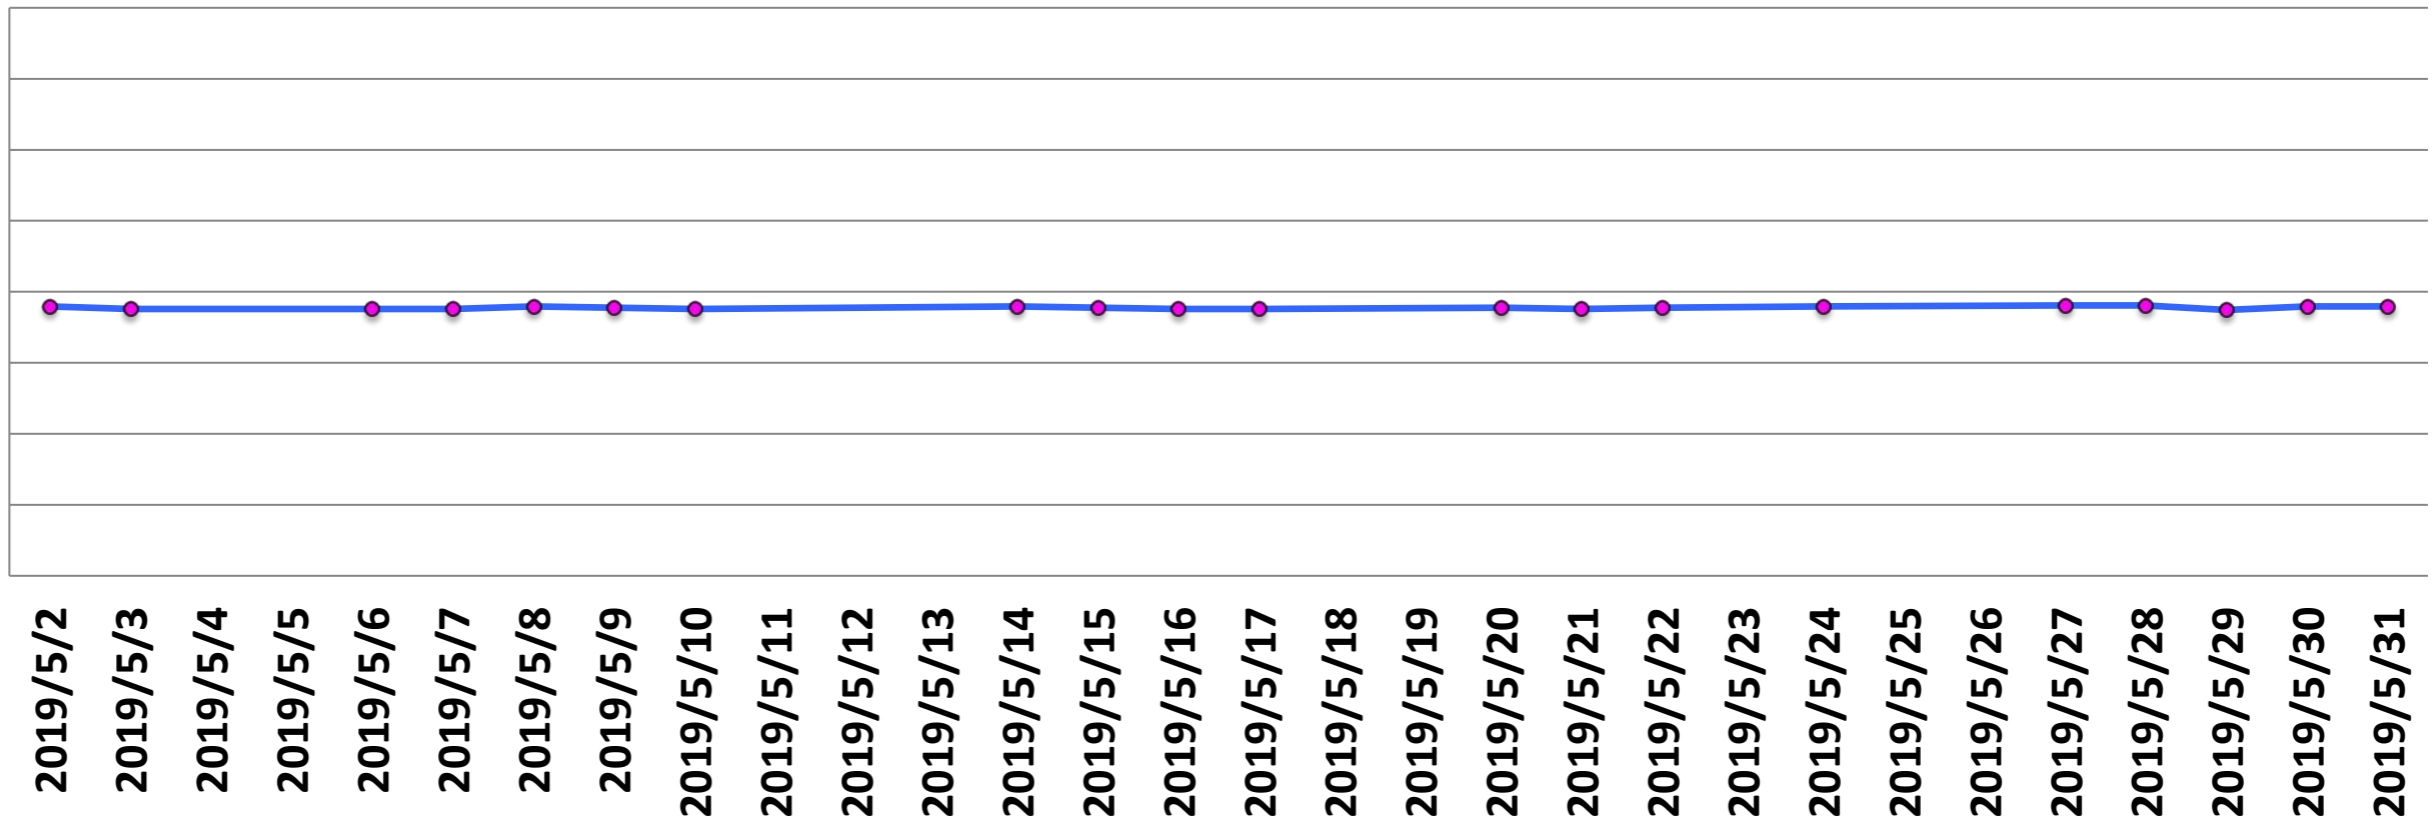

Central Frequency (MHz)

(MHz)
123.2640
123.2635
123.2630
123.2625
123.2620
123.2615
123.2610
123.2605
123.2600

Drift Rate

He Level (%)

He (%)

85
80
75
70
65
60
55

2019/6/5
2019/6/6
2019/6/7
2019/6/8
2019/6/9
2019/6/10
2019/6/11
2019/6/12
2019/6/13
2019/6/14
2019/6/15
2019/6/16
2019/6/17
2019/6/18
2019/6/19
2019/6/20
2019/6/21
2019/6/22
2019/6/23
2019/6/24
2019/6/25
2019/6/26
2019/6/27
2019/6/28

p2p/mean (%)

(%)
0.3
0.25
0.2
0.15
0.1
0.05
0

NEMA Standard @ 3Tesla

2019/6/5
2019/6/6
2019/6/7
2019/6/8
2019/6/9
2019/6/10
2019/6/11
2019/6/12
2019/6/13
2019/6/14
2019/6/15
2019/6/16
2019/6/17
2019/6/18
2019/6/19
2019/6/20
2019/6/21
2019/6/22
2019/6/23
2019/6/24
2019/6/25
2019/6/26
2019/6/27
2019/6/28