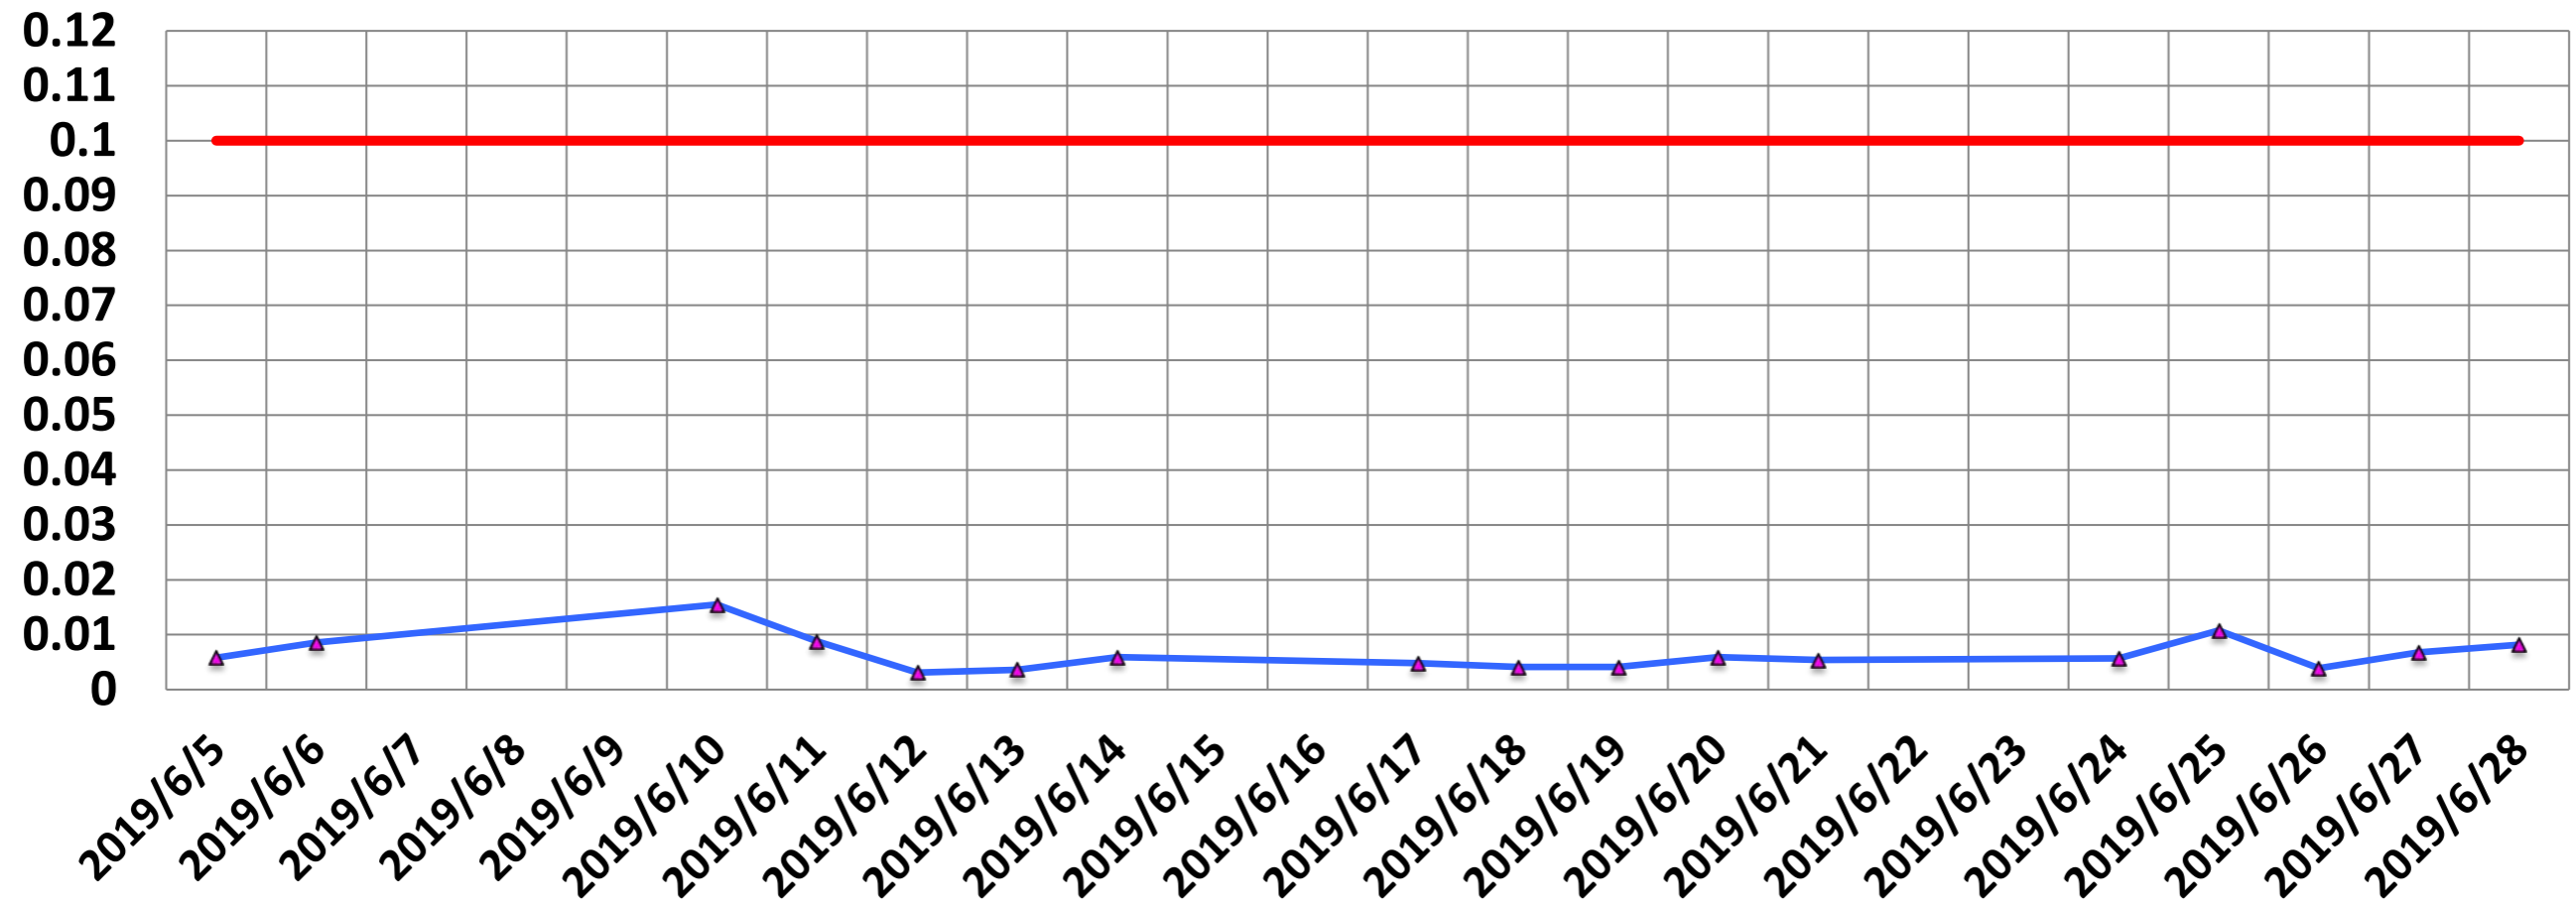

Central Frequency (MHz)

(MHz)
123.2640
123.2635
123.2630
123.2625
123.2620
123.2615
123.2610
123.2605
123.2600

Drift Rate

He Level (%)

He (%)

85
80
75
70
65
60
55

2019/6/5
2019/6/6
2019/6/7
2019/6/8
2019/6/9
2019/6/10
2019/6/11
2019/6/12
2019/6/13
2019/6/14
2019/6/15
2019/6/16
2019/6/17
2019/6/18
2019/6/19
2019/6/20
2019/6/21
2019/6/22
2019/6/23
2019/6/24
2019/6/25
2019/6/26
2019/6/27
2019/6/28

p2p/mean (%)

(%)
0.3
0.25
0.2
0.15
0.1
0.05
0

NEMA Standard @ 3Tesla

2019/6/5
2019/6/6
2019/6/7
2019/6/8
2019/6/9
2019/6/10
2019/6/11
2019/6/12
2019/6/13
2019/6/14
2019/6/15
2019/6/16
2019/6/17
2019/6/18
2019/6/19
2019/6/20
2019/6/21
2019/6/22
2019/6/23
2019/6/24
2019/6/25
2019/6/26
2019/6/27
2019/6/28