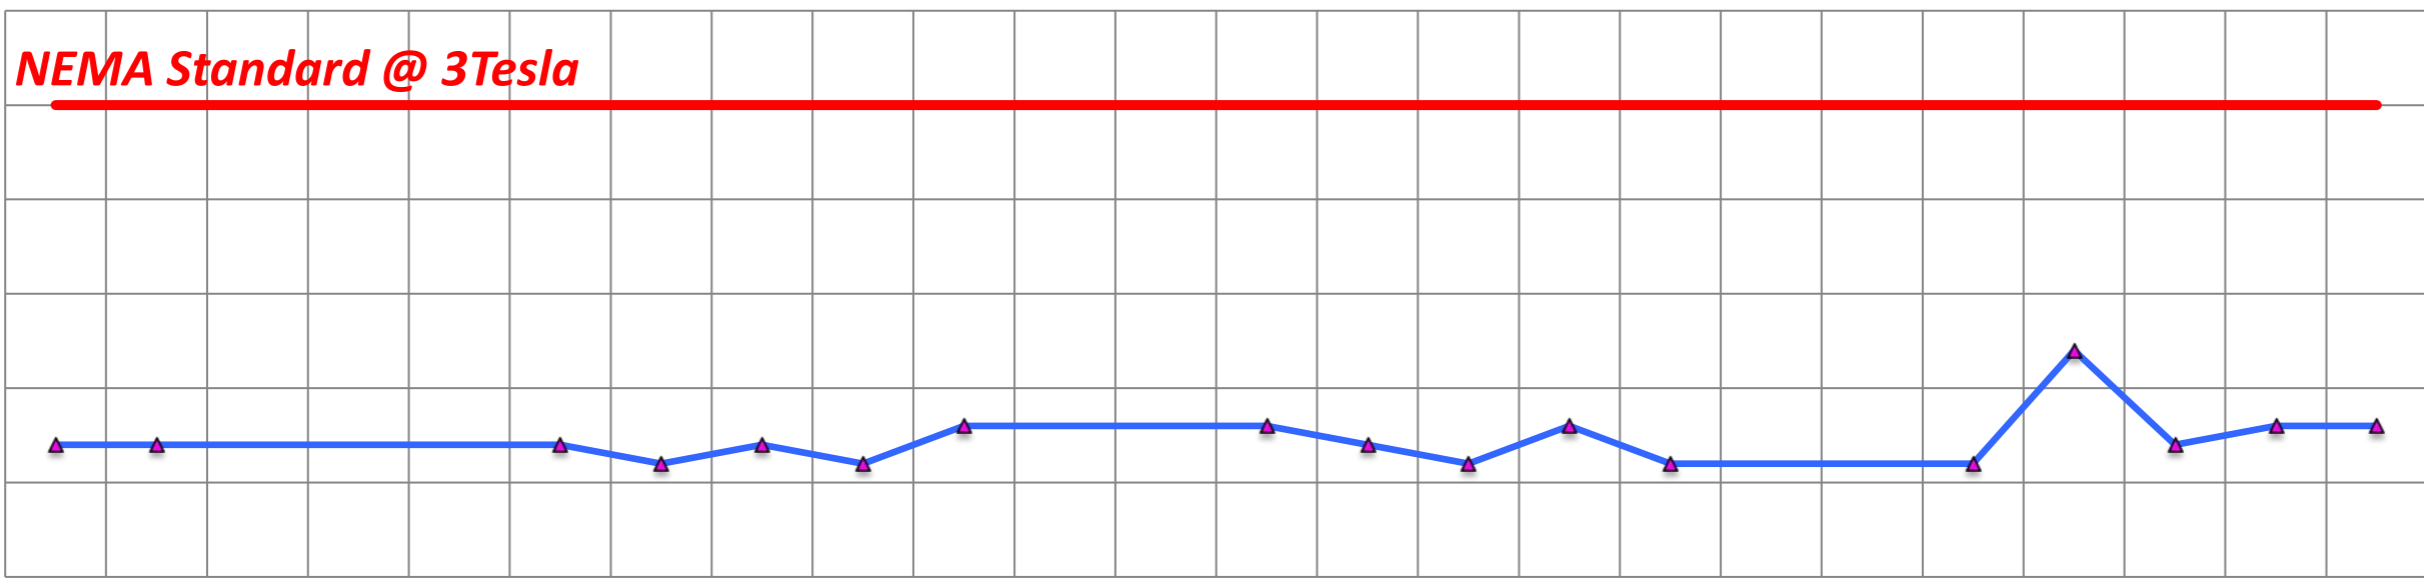

Central Frequency (MHz)

(MHz)
123.2640
123.2635
123.2630
123.2625
123.2620
123.2615
123.2610
123.2605
123.2600

Drift Rate

He Level (%)

He (%)

85
80
75
70
65
60
55

2019/6/5
2019/6/6
2019/6/7
2019/6/8
2019/6/9
2019/6/10
2019/6/11
2019/6/12
2019/6/13
2019/6/14
2019/6/15
2019/6/16
2019/6/17
2019/6/18
2019/6/19
2019/6/20
2019/6/21
2019/6/22
2019/6/23
2019/6/24
2019/6/25
2019/6/26
2019/6/27
2019/6/28

p2p/mean (%)

(%)
0.3
0.25
0.2
0.15
0.1
0.05
0

NEMA Standard @ 3Tesla

2019/6/5
2019/6/6
2019/6/7
2019/6/8
2019/6/9
2019/6/10
2019/6/11
2019/6/12
2019/6/13
2019/6/14
2019/6/15
2019/6/16
2019/6/17
2019/6/18
2019/6/19
2019/6/20
2019/6/21
2019/6/22
2019/6/23
2019/6/24
2019/6/25
2019/6/26
2019/6/27
2019/6/28