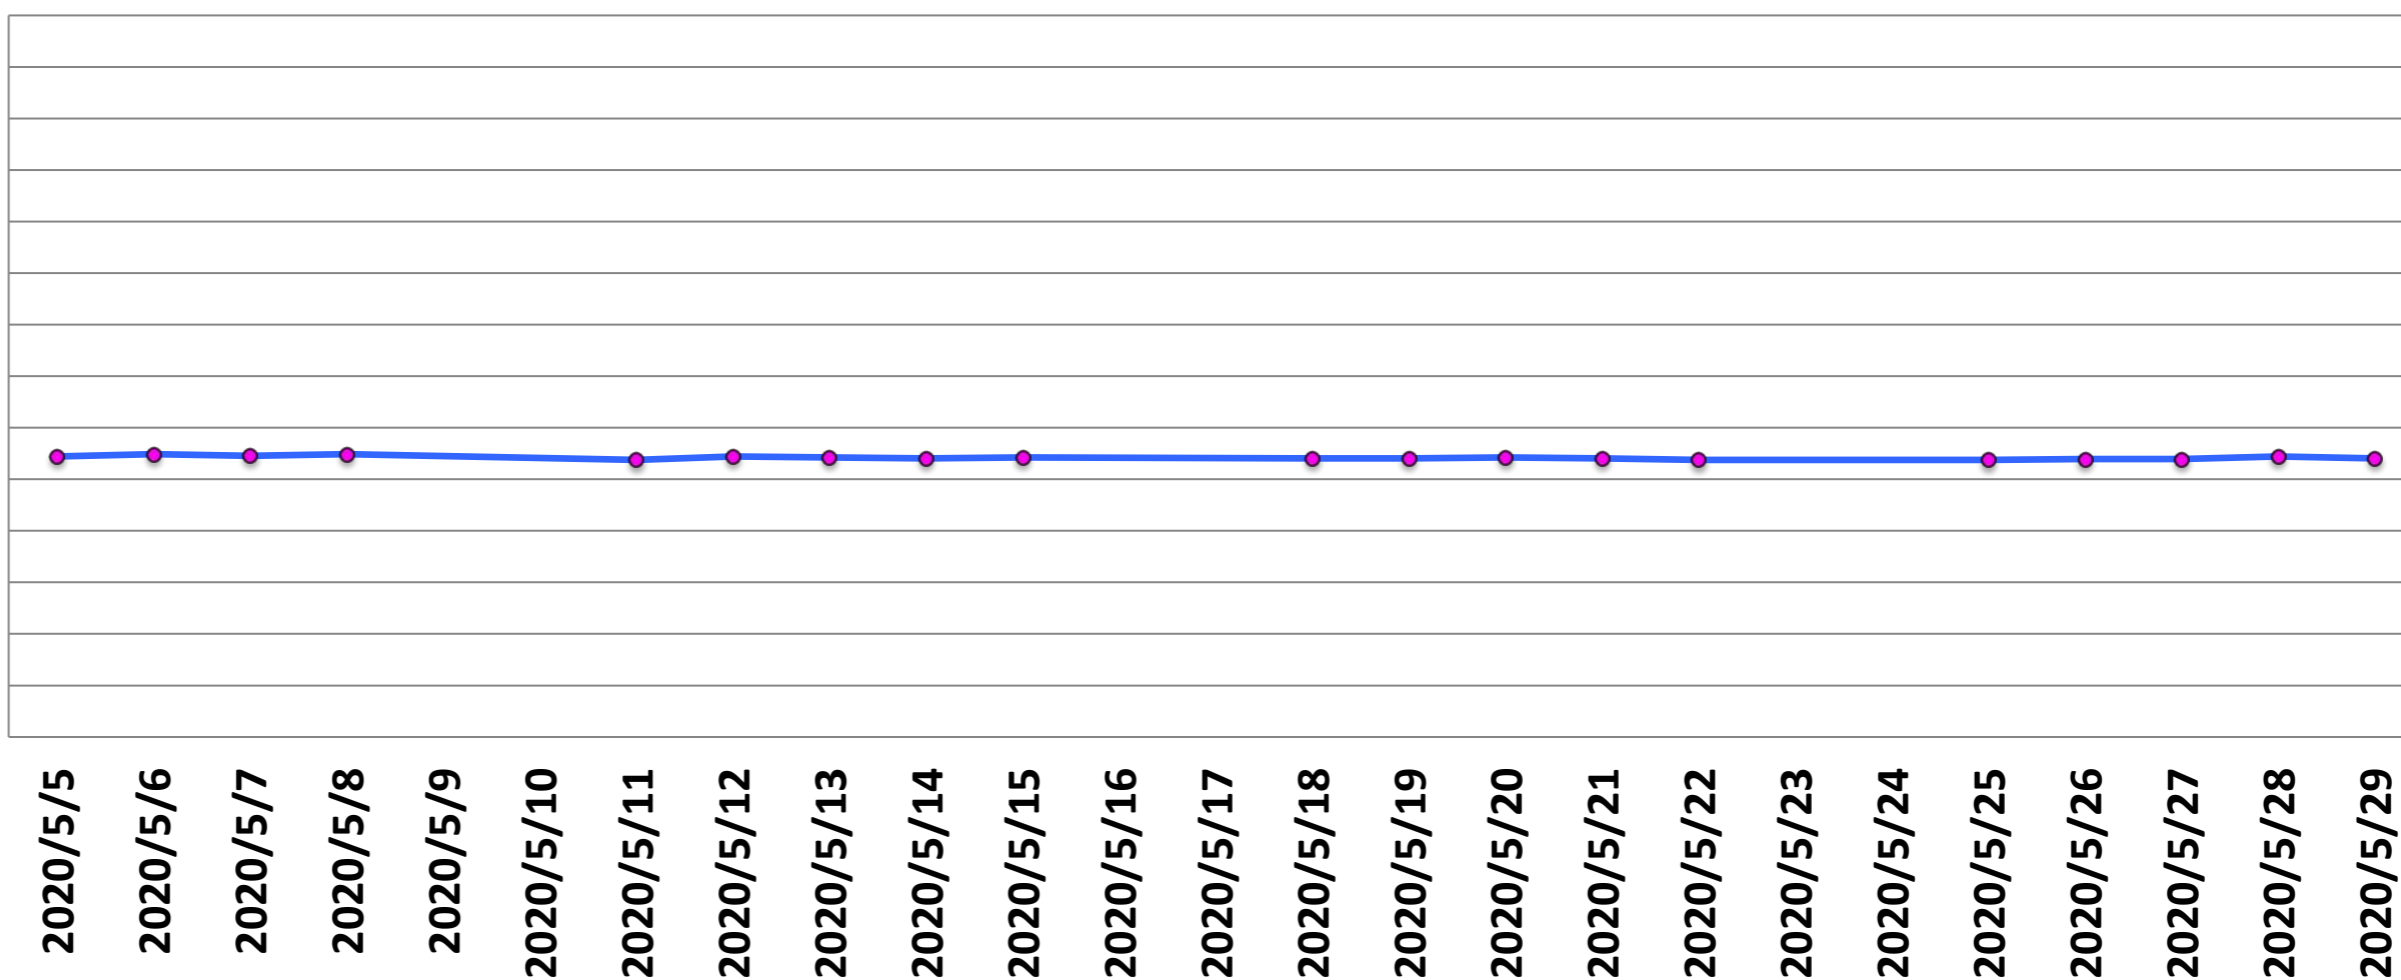

(MHz)

Central Frequency (MHz)

123.2600
123.2595
123.2590
123.2585
123.2580
123.2575
123.2570
123.2565
123.2560
123.2555
123.2550
123.2545
123.2540
123.2535
123.2530

SNR

SGR

P-P/mean of single voxel (%)

(%)

p2p/mean (%)