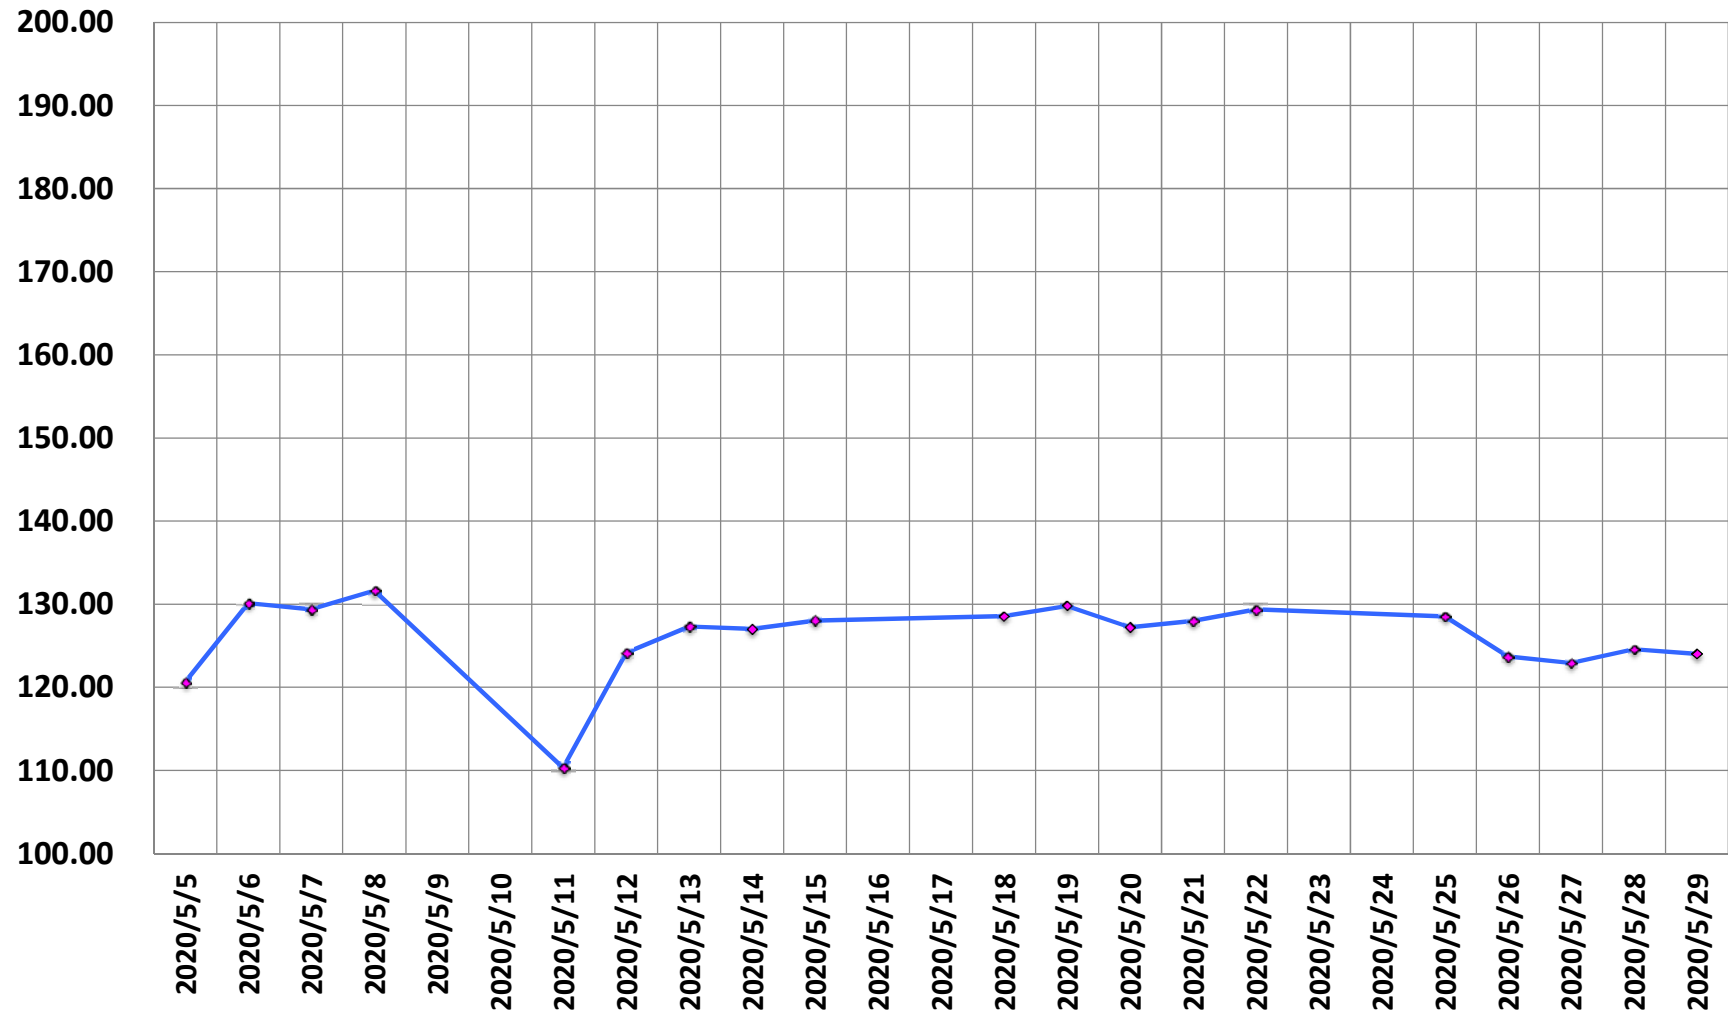

(MHz)

Central Frequency (MHz)

123.2600
123.2595
123.2590
123.2585
123.2580
123.2575
123.2570
123.2565
123.2560
123.2555
123.2550
123.2545
123.2540
123.2535
123.2530

SNR

SGR

P-P/mean of single voxel (%)

(%)

p2p/mean (%)

(%)

0.8
0.7
0.6
0.5
0.4
0.3
0.2
0.1
0

NEMA Standard @ 3Tesla

2020/5/5
2020/5/6
2020/5/7
2020/5/8
2020/5/9
2020/5/10
2020/5/11
2020/5/12
2020/5/13
2020/5/14
2020/5/15
2020/5/16
2020/5/17
2020/5/18
2020/5/19
2020/5/20
2020/5/21
2020/5/22
2020/5/23
2020/5/24
2020/5/25
2020/5/26
2020/5/27
2020/5/28
2020/5/29