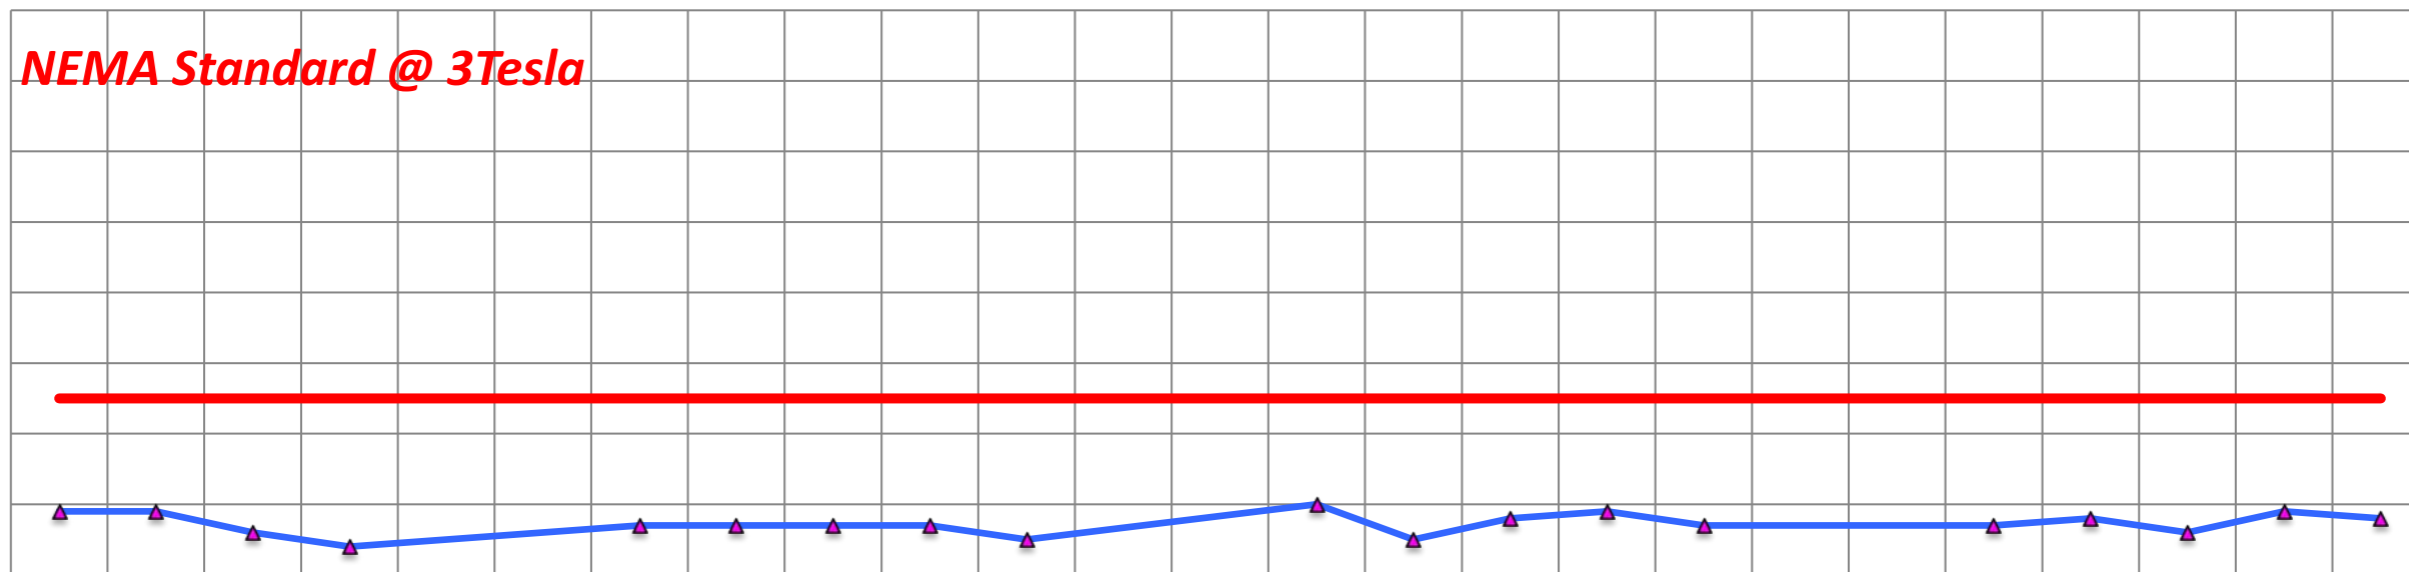

p2p/mean (%)

(%)

0.8
0.7
0.6
0.5
0.4
0.3
0.2
0.1
0

NEMA Standard @ 3Tesla

2020/5/5
2020/5/6
2020/5/7
2020/5/8
2020/5/9
2020/5/10
2020/5/11
2020/5/12
2020/5/13
2020/5/14
2020/5/15
2020/5/16
2020/5/17
2020/5/18
2020/5/19
2020/5/20
2020/5/21
2020/5/22
2020/5/23
2020/5/24
2020/5/25
2020/5/26
2020/5/27
2020/5/28
2020/5/29