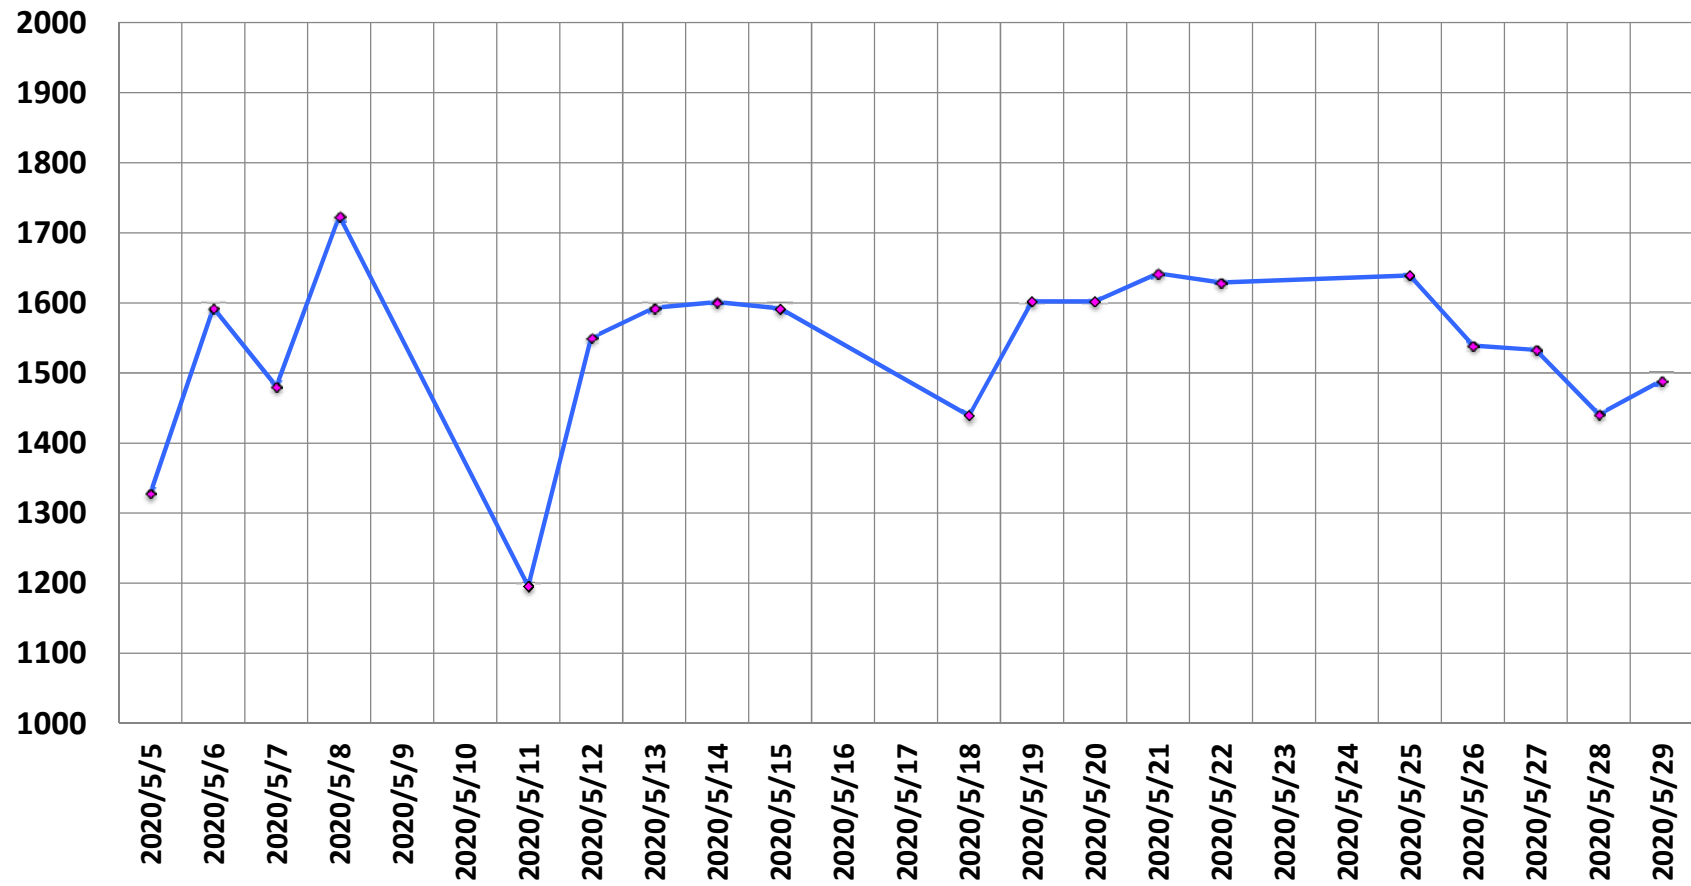

(MHz)

Central Frequency (MHz)

123.2600
123.2595
123.2590
123.2585
123.2580
123.2575
123.2570
123.2565
123.2560
123.2555
123.2550
123.2545
123.2540
123.2535
123.2530

SNR

SGR

P-P/mean of single voxel (%)

(%)

p2p/mean (%)

(%)

0.8
0.7
0.6
0.5
0.4
0.3
0.2
0.1
0

NEMA Standard @ 3Tesla

2020/5/5
2020/5/6
2020/5/7
2020/5/8
2020/5/9
2020/5/10
2020/5/11
2020/5/12
2020/5/13
2020/5/14
2020/5/15
2020/5/16
2020/5/17
2020/5/18
2020/5/19
2020/5/20
2020/5/21
2020/5/22
2020/5/23
2020/5/24
2020/5/25
2020/5/26
2020/5/27
2020/5/28
2020/5/29