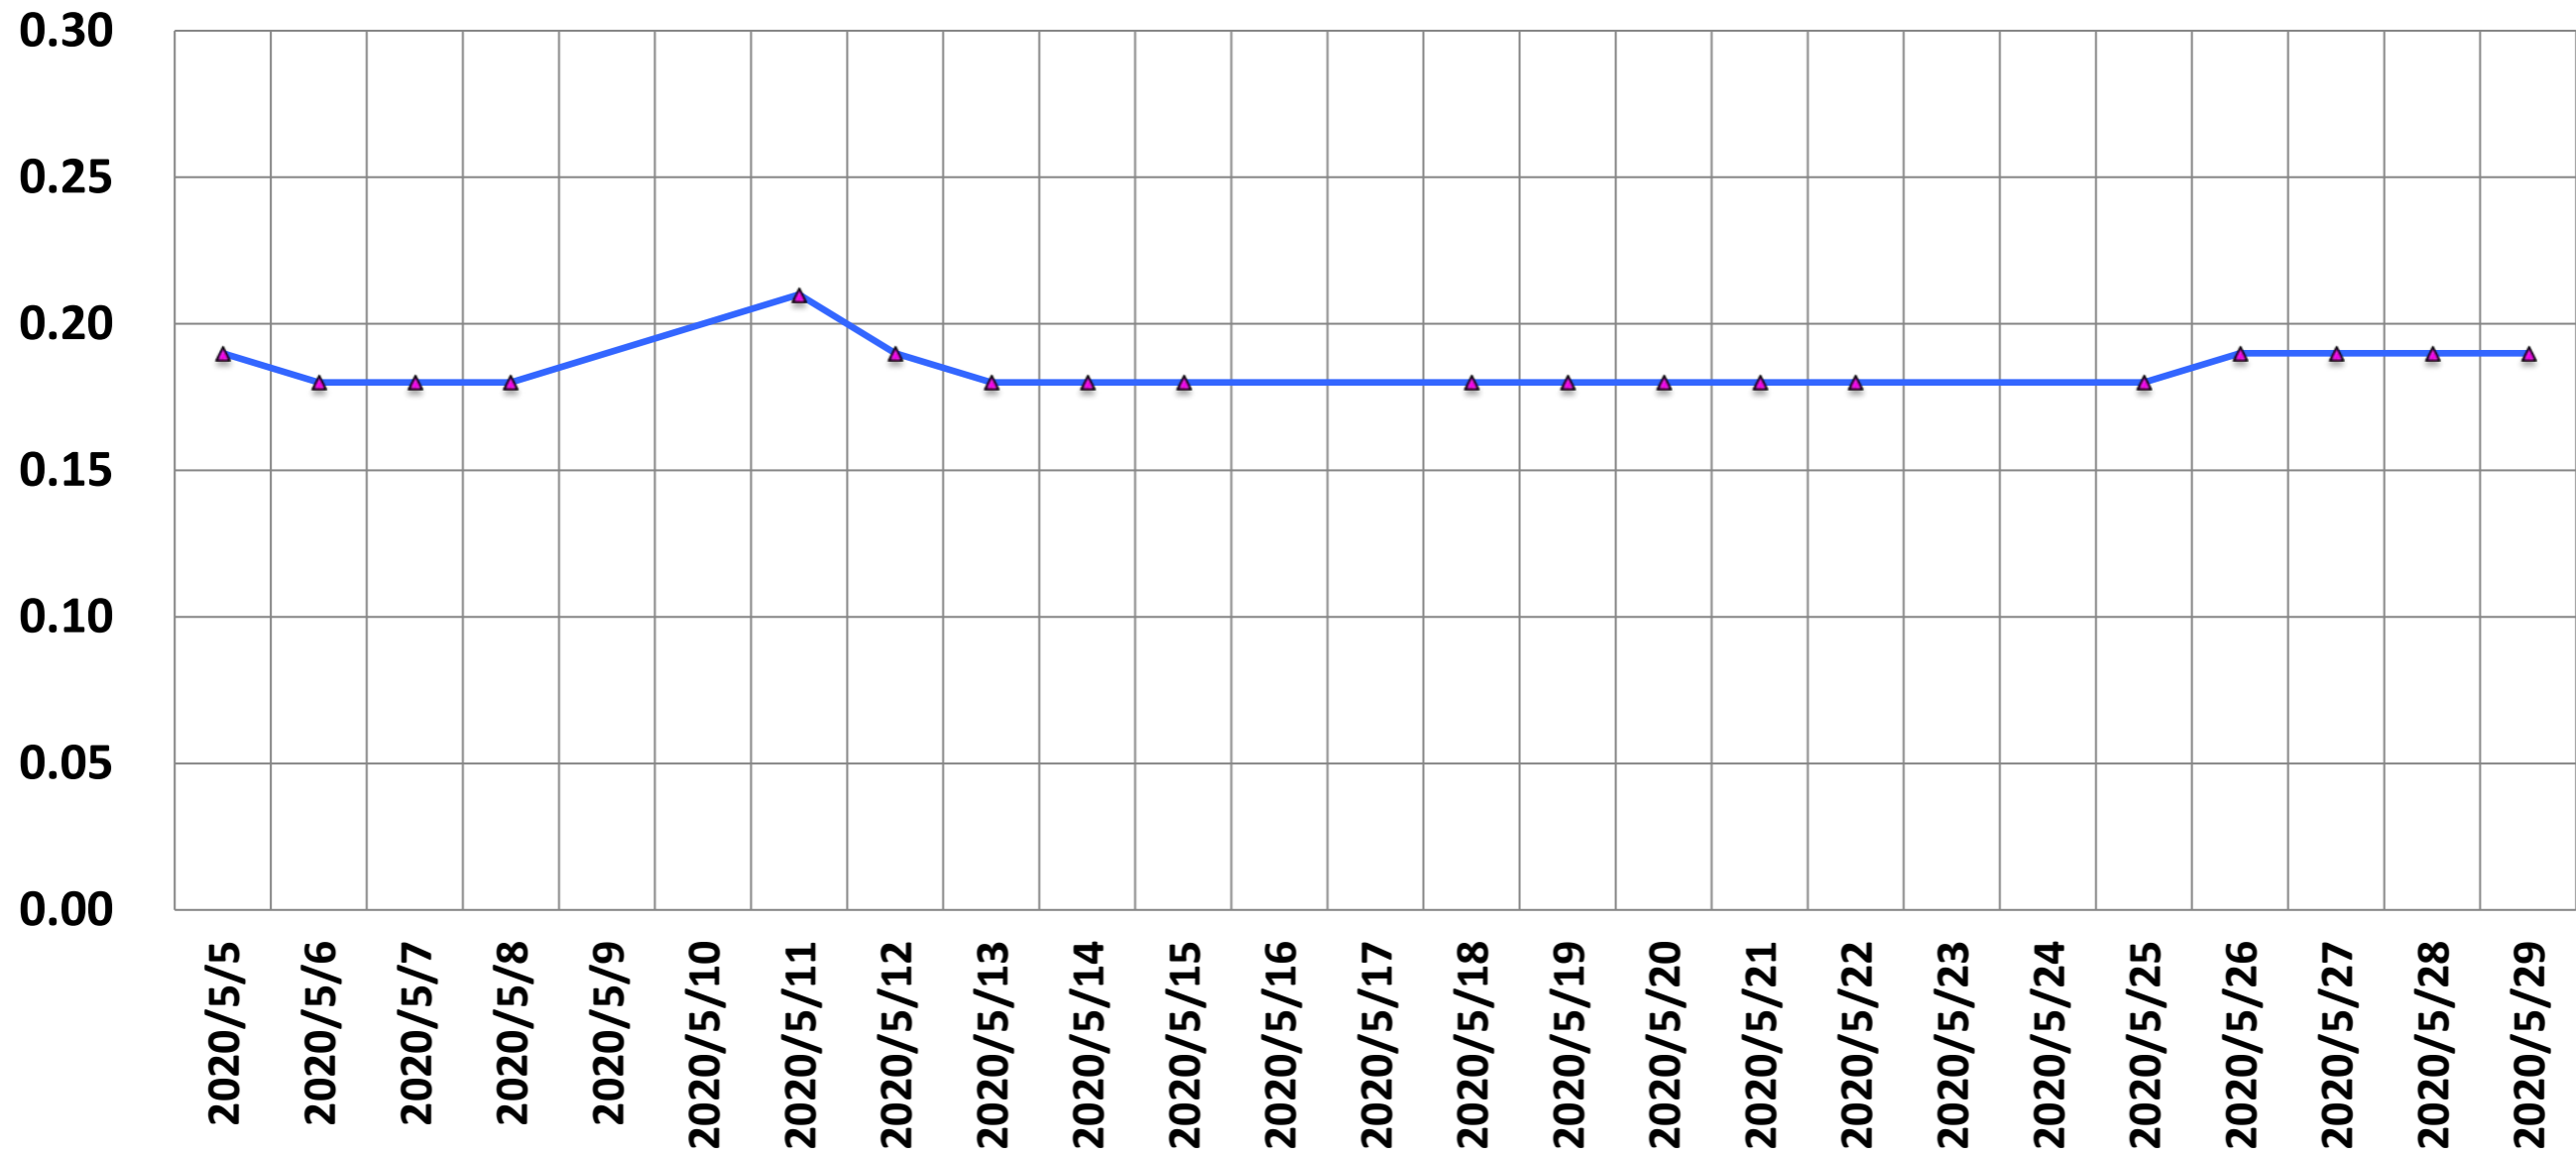

(MHz)

Central Frequency (MHz)

123.2600
123.2595
123.2590
123.2585
123.2580
123.2575
123.2570
123.2565
123.2560
123.2555
123.2550
123.2545
123.2540
123.2535
123.2530

SNR

SGR

P-P/mean of single voxel (%)

(%)

p2p/mean (%)